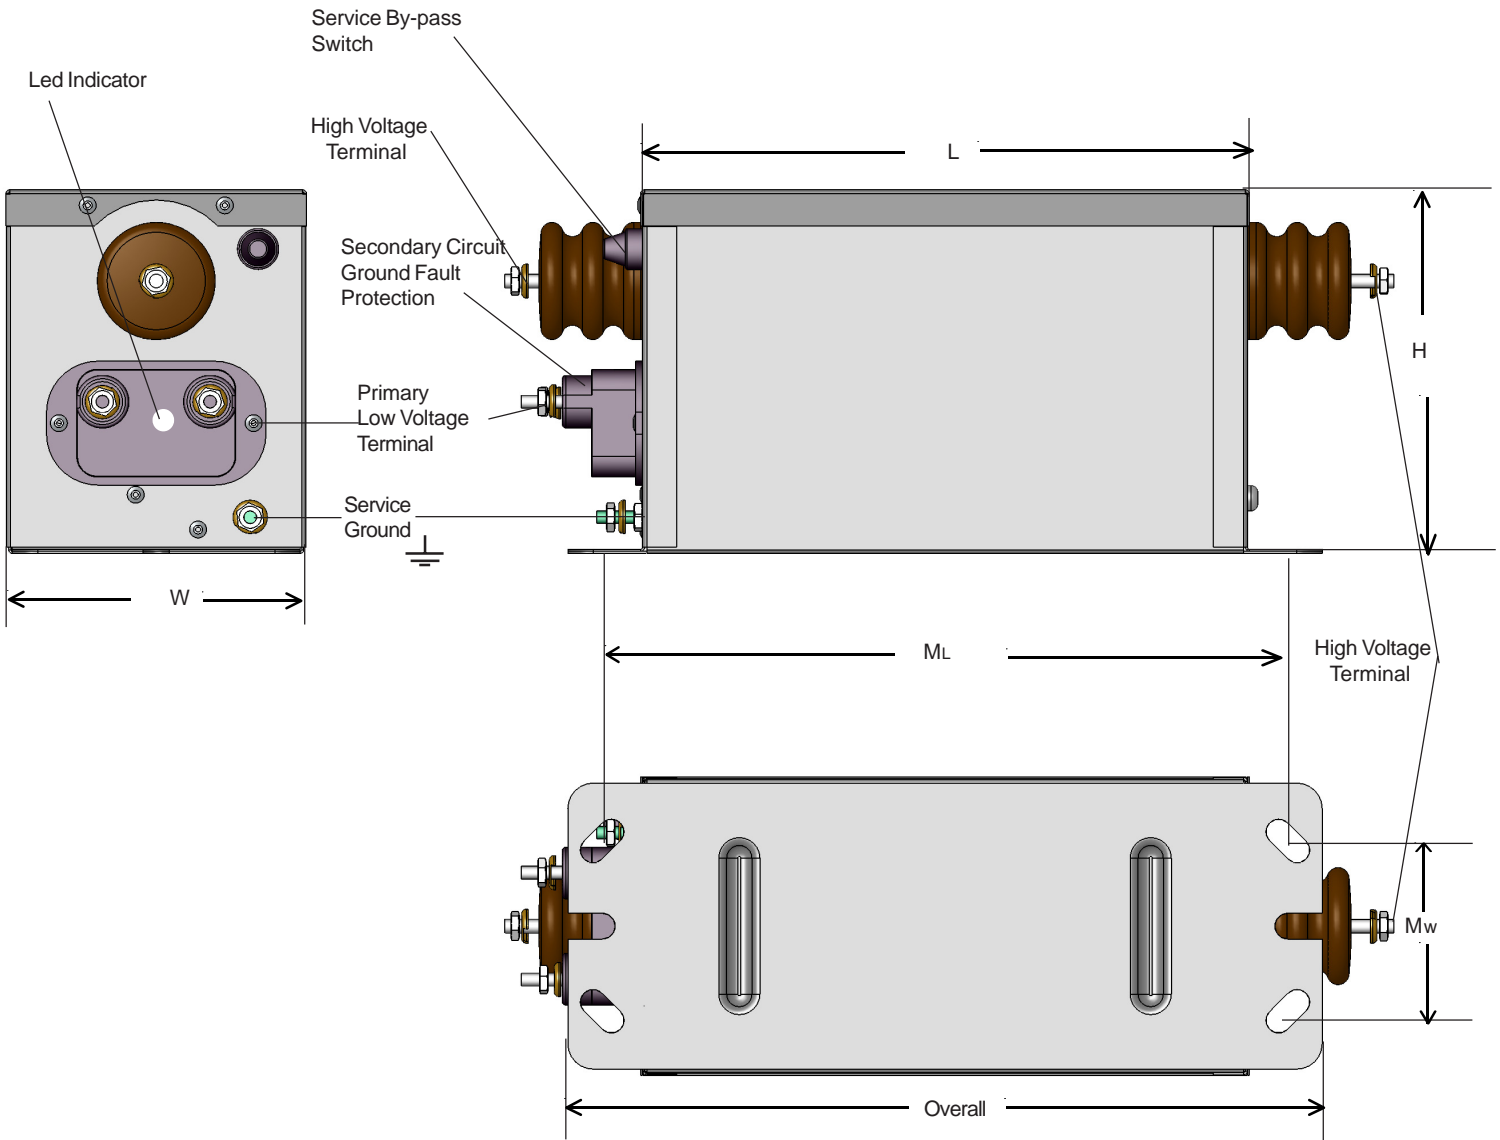

Standard Outdoor Protector™ “BPX” Style

Drawing	Overall	L	W	H	ML	Mw
A	11	9	4 3/8	5 3/8	10	2 1/2
C	11 1/8	9 1/2	5 3/8	6 1/2	10 1/8	2 1/2
D	11 1/4	9	4 3/8	6 3/8	10 1/4	2 1/2

Please note that the dimensions are measured in inches.