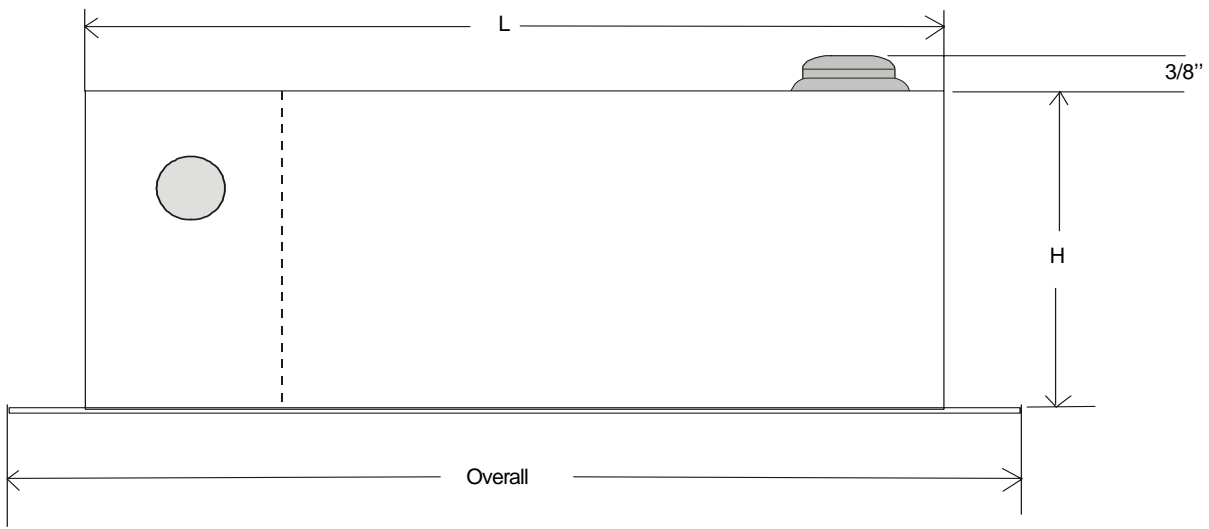

## Self Contained Housing Style Transformers “EKF” Style

Note: There are 1/2" knockouts on all three sides, and the bottom of the junction box.  
Hot, Neutral, and Ground leads are pre-stripped and tinned

Drawing	Overall	L	W	H	M <sub>L</sub>	M <sub>w</sub>	Housing
A	13 3/8	12	3 5/8	3 1/8	12 5/8	2	1 3/4
B	17 3/8	16	3 5/8	3 1/8	16 5/8	2	1 3/4
C	15 3/8	14	3 5/8	3 1/8	14 5/8	2	1 3/4
D	19 3/8	18	3 5/8	3 1/8	18 5/8	2	1 3/4