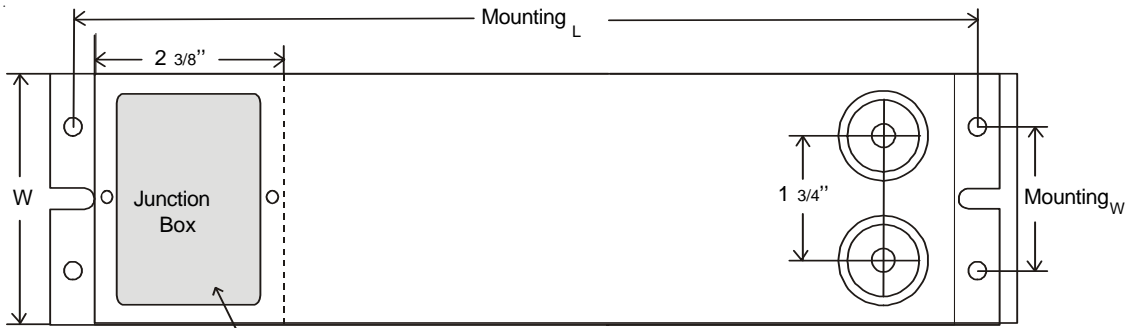

## Self Contained Housing Style Transformers “EKF” Style

Note: There are 1/2" knockouts on all three sides, and the bottom of the junction box.  
Hot, Neutral, and Ground leads are pre-stripped and tinned

Drawing	Overall	L	W	H	M <sub>L</sub>	M <sub>w</sub>	Housing
A	13 3/8	12	3 5/8	3 1/8	12 5/8	2	1 3/4
B	17 3/8	16	3 5/8	3 1/8	16 5/8	2	1 3/4
C	15 3/8	14	3 5/8	3 1/8	14 5/8	2	1 3/4
D	19 3/8	18	3 5/8	3 1/8	18 5/8	2	1 3/4